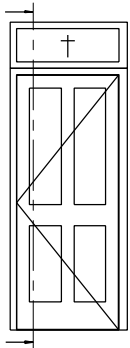

- ☒ = Schleifz.
- * = 0.5 mm
- = 0.5x45°
- X = 1 x45°
- = 1.5x45°
- ▽ = 2 x45°
- = R 0.5
- ⊙ = R 1
- = R 1.5
- r = R 2
- R = R 2.5

OERTLI	(09.19.07.11) M16 DIVERSES		Mod.schb 1:1	A3	09.07.11	M16
	ENTRANCE DOORSET (FANLIGHT)		K-Nr. 1004722	Gepr. 19.07.11	FRC	
	VERTICAL SECTION - OPEN IN		K-Name FSA - RENALL DOOR			
	WEINIG CONTUREX - C124					
				SD 1501451 071 01 B		