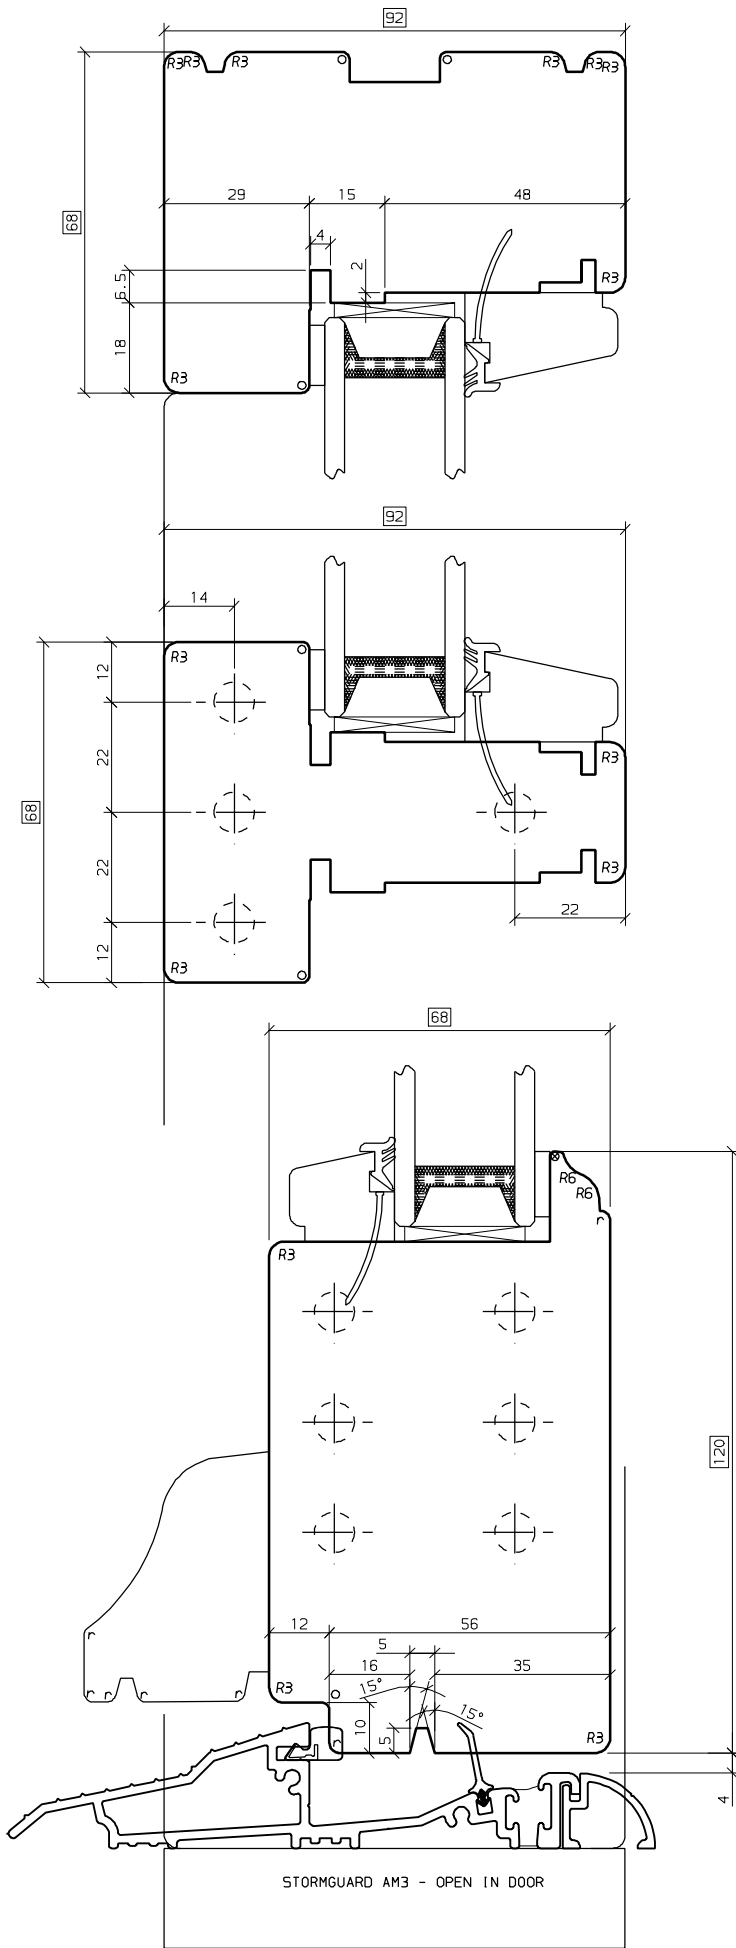

- ☒ = Schleifz.
- * = 0.5 mm
- = 0.5x45°
- X = 1 x45°
- = 1.5x45°
- ▽ = 2 x45°
- = R 0.5
- ⊙ = R 1
- = R 1.5
- r = R 2
- R = R 2.5

OERTLI	(09.19.07.11) M16 DIVERSES		Mod.schb 1:1	A3	09.07.11	M16
	ENTRANCE DOORSET (FANLIGHT)		K-Nr. 1004722	Gepr. 19.07.11	FRC	
	VERTICAL SECTION - OPEN IN		K-Name FSA - RENALL DOOR			
	WEINIG CONTUREX - C124					
				SD 1501451 071 01 B		