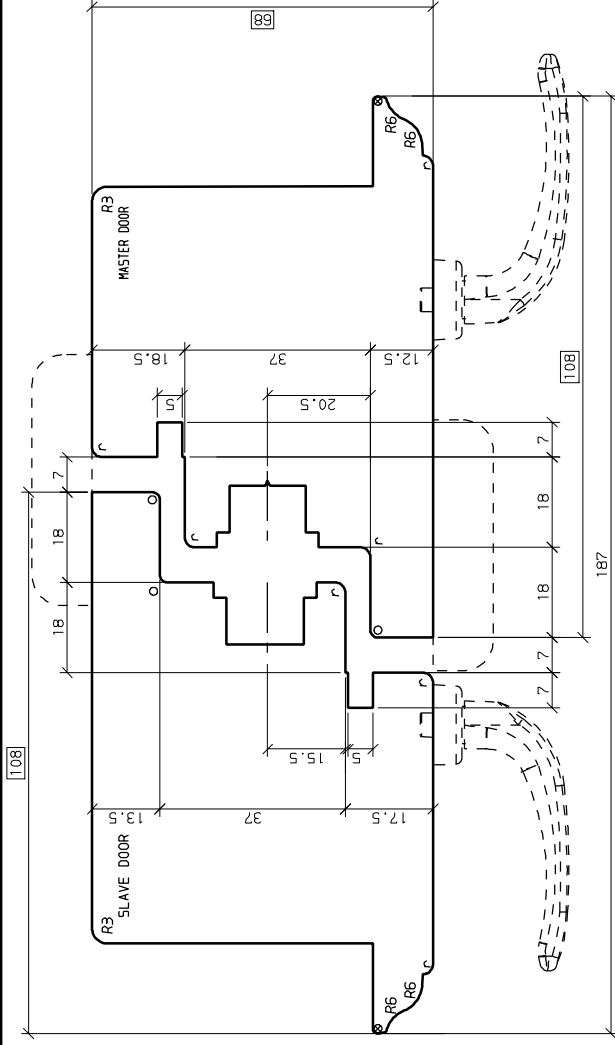

☒ = Schleifz.
 * = 0.5 mm
 ● = 0.5x45°
 X = 1 x45°
 □ = 1.5x45°
 ▽ = 2 x45°
 ● = R 0.5
 ○ = R 1
 ○ = R 1.5
 C = R 2
 R = R 2.5

OERTLI	(B) 09.11.11 FRC [SINGLE SASH - EXTERNAL GLAZED]	Mod/cod	1:1	A3	Gez.	11.07.11	M1G
	ENTRANCE DOORSET	K-Nr.	1004722		Gepr.	09.11.11	FRC
	HORIZONTAL SECTION - OPEN OUT	K-Name	FSA - RENALL DOOR				
	WEINIG CONTUREX - C124						
							SD 1501451 075 01 B