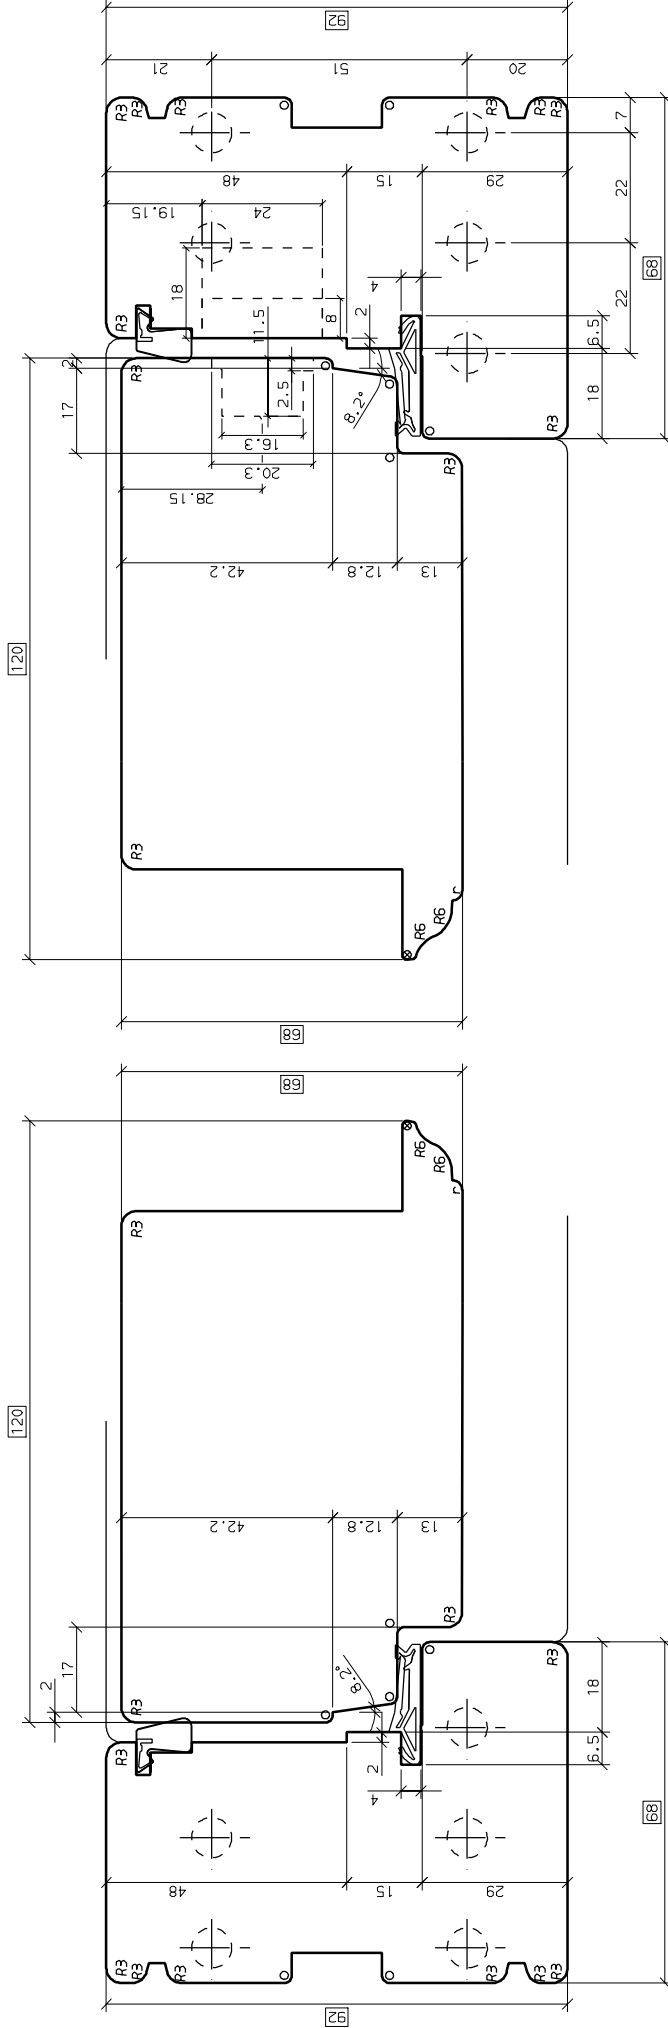

☒ = Schleifz.
 * = 0.5 mm
 ● = 0.5x45°
 X = 1 x45°
 □ = 1.5x45°
 ▽ = 2 x45°
 ● = R 0.5
 ○ = R 1
 ○ = R 1.5
 C = R 2
 R = R 2.5

OERTLI	(B) 09.11.11 FRC [SINGLE SASH - EXTERNAL GLAZED]	Mod/cod	1:1	A3	Gez.	11.07.11	M1G
	ENTRANCE DOORSET	K-Nr.	1004722		Gepr.	09.11.11	FRC
	HORIZONTAL SECTION - OPEN OUT	K-Name	FSA - RENALL DOOR				
	WEINIG CONTUREX - C124						
							SD 1501451 075 01 B