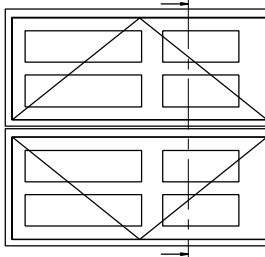

☒ = Schleifz.
 * = 0.5 mm
 ● = 0.5x45°
 X = 1 x45°
 □ = 1.5x45°
 ▽ = 2 x45°
 ● = R 0.5
 ○ = R 1
 ○ = R 1.5
 C = R 2
 R = R 2.5

OERTLI	(B) 09.11.11 FRC [SINGLE SASH - EXTERNAL GLAZED]	Mod/cod	1:1	A3	Gez.	11.07.11	M1G
	ENTRANCE DOORSET	K-Nr.	1004722		Gepr.	09.11.11	FRC
	HORIZONTAL SECTION - OPEN OUT	K-Name	FSA - RENALL DOOR				
	WEINIG CONTUREX - C124						
							SD 1501451 075 01 B